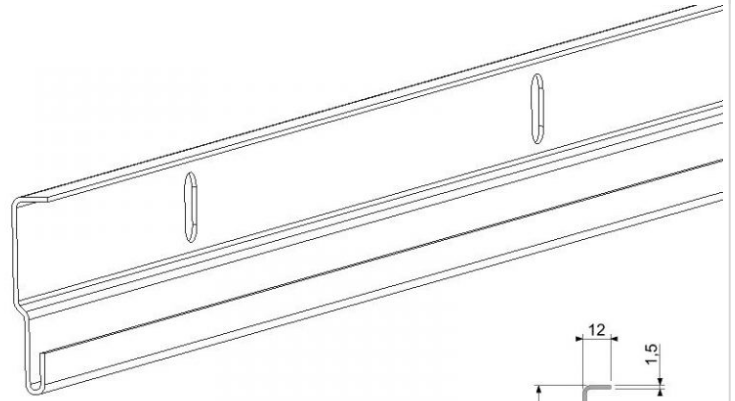

Top profile 1416

Material: galvanized steel

Unit: pc

Packing: 25 pc

Dimensions: 62 mm x 12 mm x L

Thickness [mm]: 1,5 mm

Description: Lintel profile, mounted on the lintel together with the seal 34 as the upper seal of the door.

Symbol:	Length L [mm]:	Weight [kg]:
14163000	3000	3,00
14165020	5020	5,02
14165800	5800	5,80

PASEDO
1416.....