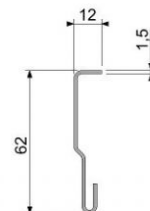

Top profile 1416

Material: galvanized steel

Unit: pc

Packing: 25 pc

Dimensions: 62 mm x 12 mm x L

Thickness [mm]: 1,5 mm

Description: Lintel profile, mounted on the lintel together with the seal 34 as the upper seal of the door.

Symbol: **Length L [mm]:** **Weight [kg]:**

14163000 3000 3,00

14165020 5020 5,02

14165800 5800 5,80

PASEDO
1416.....