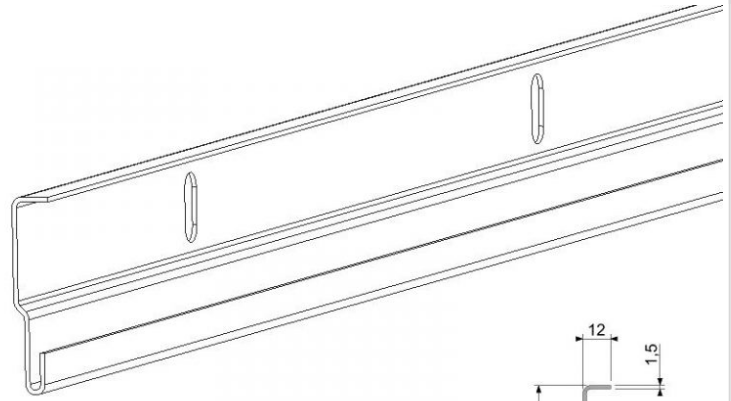

## Top profile 1416

**Material:** galvanized steel

**Unit:** pc

**Packing:** 25 pc

**Dimensions:** 62 mm x 12 mm x L

**Thickness:** 1,5 mm

**Description:** Lintel profile, mounted on the lintel together with the seal 34 as the upper seal of the door.

<b>Symbol:</b>	<b>Length L [mm]:</b>	<b>Weight [kg]:</b>
14163000	3000	3,00
14165020	5020	5,02
14165800	5800	5,80

PASEDO  
1416.....