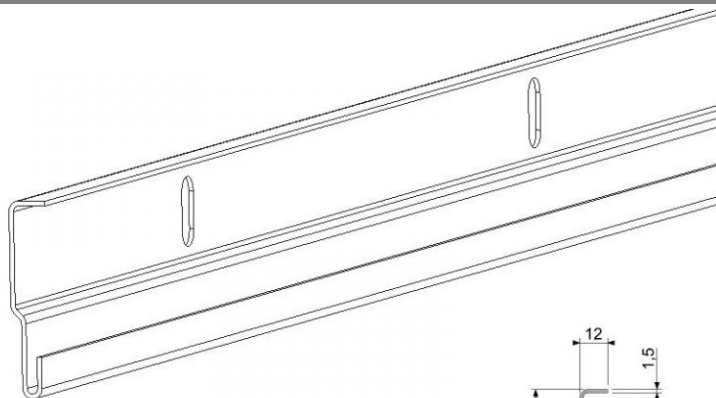

Top profile 1416

Material: galvanized steel

Unit: pc

Packing: 25 pc

Dimensions: 62 mm x 12 mm x L

Thickness [mm]: 1,5 mm

Description: Lintel profile, mounted on the lintel together with the seal 34 as the upper seal of the door.

Symbol: **Length L [mm]:** **Weight [kg]:**

14163000 3000 3,00

14165020 5020 5,02

14165800 5800 5,80

PASEDO
1416.....