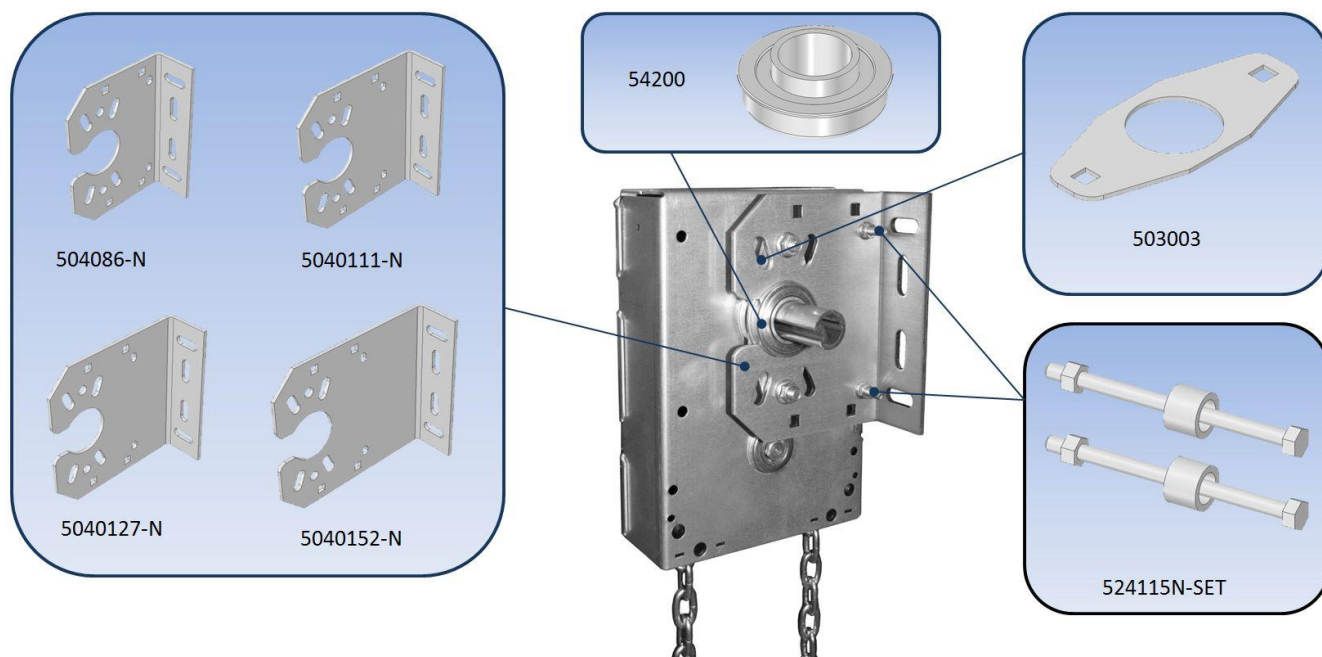

PASEDO
Garage door components

PASEDO presents **EASY WAY OF MOUNTING OF CHAIN HOIST 524114-N:**

- **SHAFT BRACKETS**

- 504086-N
- 5040111-N
- 5040127-N
- 5040152-N

- bearing retainer **503003** relevant for bearing **54200**
- and **SET OF SCREWS, NUTS AND RINGS 524115N-SET** already in regular sales.